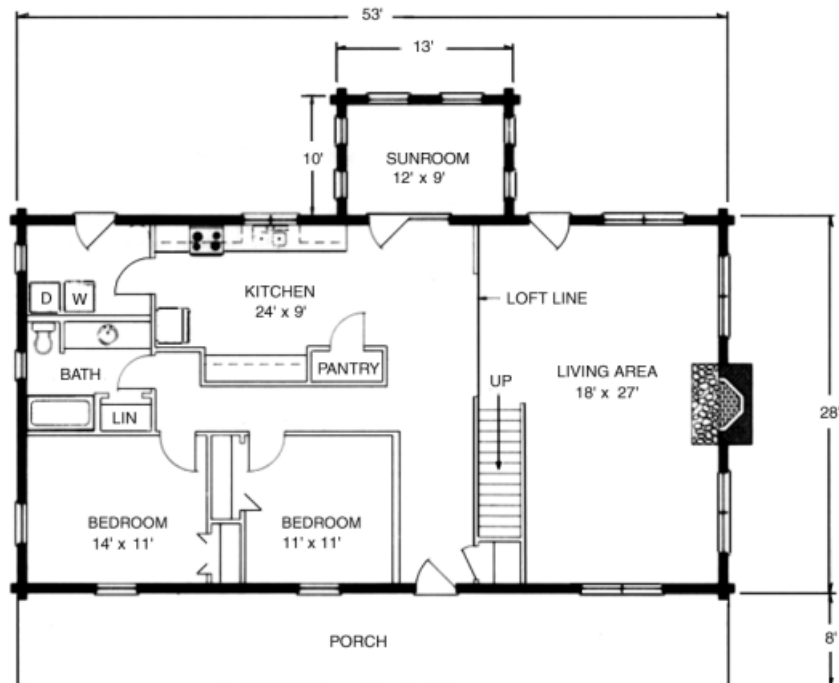

Wood House Log Homes

"THE ASPEN"

Our Aspen home features 3 Bedrooms and 2 Baths with 2,600 Total Heated Square Feet.

SECOND FLOOR

MAIN FLOOR