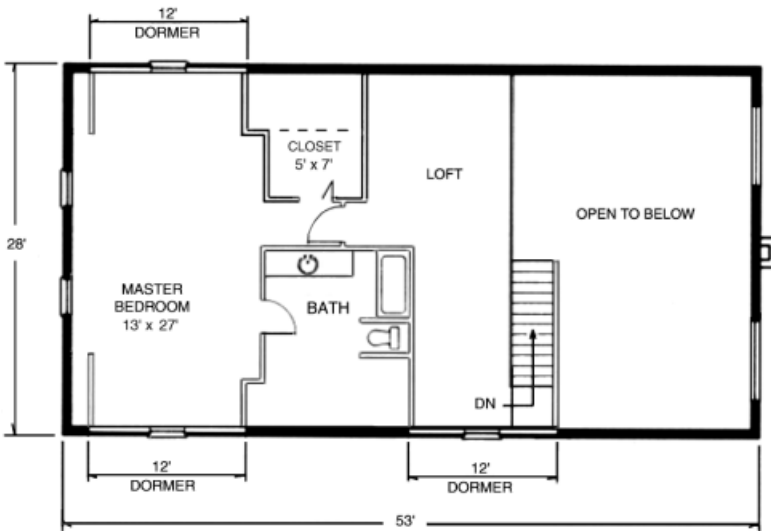

Wood House Log Homes

"THE ASPEN"

Our Aspen home features 3 Bedrooms and 2 Baths with 2,600 Total Heated Square Feet.

SECOND FLOOR

MAIN FLOOR