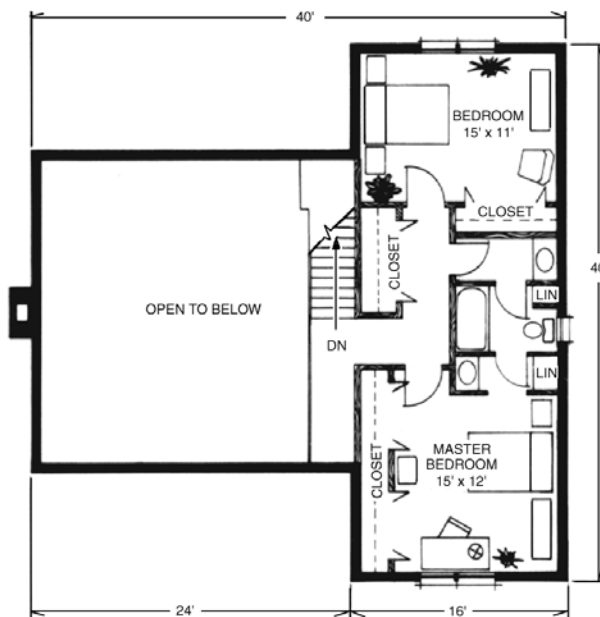

Wood House Log Homes

The Belknap

Our Belknap home features 3 Bedrooms and 2 Baths with 1,940 Total Heated Square Feet and a Garage.

MAIN FLOOR

SECOND FLOOR