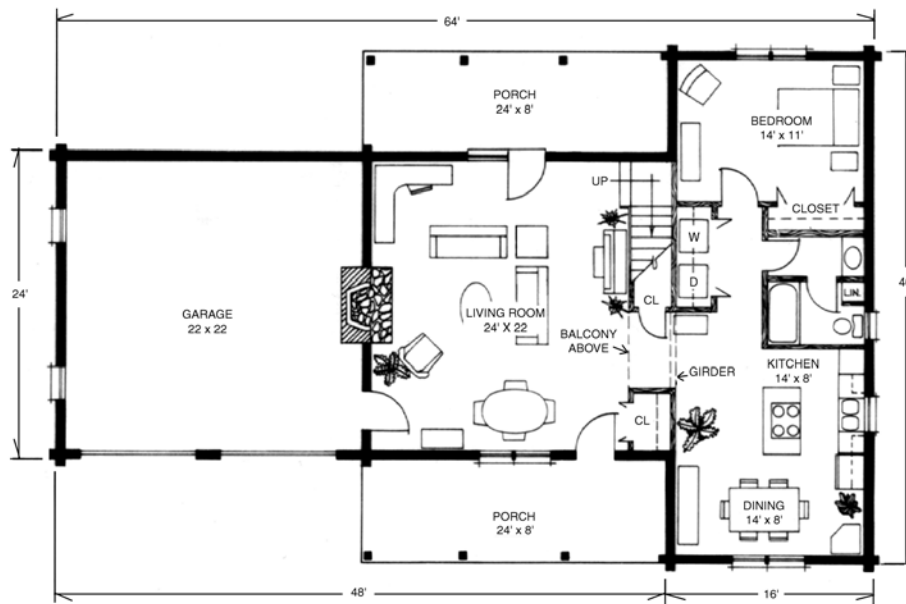

Wood House Log Homes

The Belknap

Our Belknap home features 3 Bedrooms and 2 Baths with 1,940 Total Heated Square Feet and a Garage.

MAIN FLOOR

SECOND FLOOR