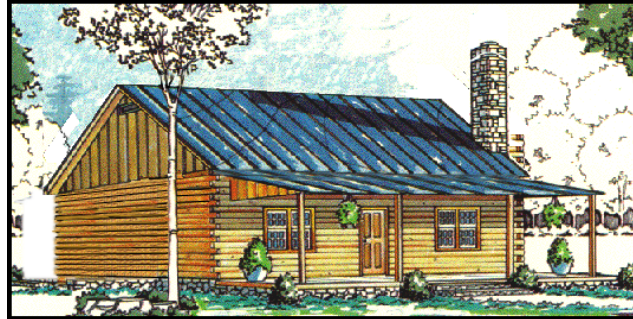

Wood House Log Homes

The Boone

Our Boone home features
2 Bedrooms and 1 Bath with
1,050 Total Heated Square Feet.