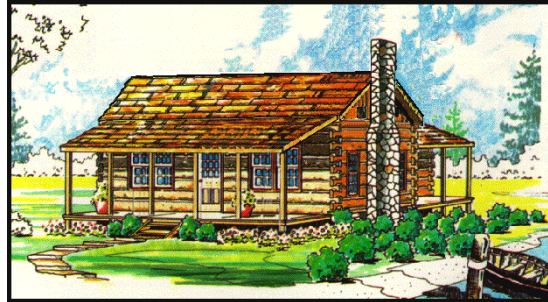

Wood House Log Homes

The Columbia

Our Columbia home features
1 Bedroom and 1 Bath with
969 Total Heated Square Feet.