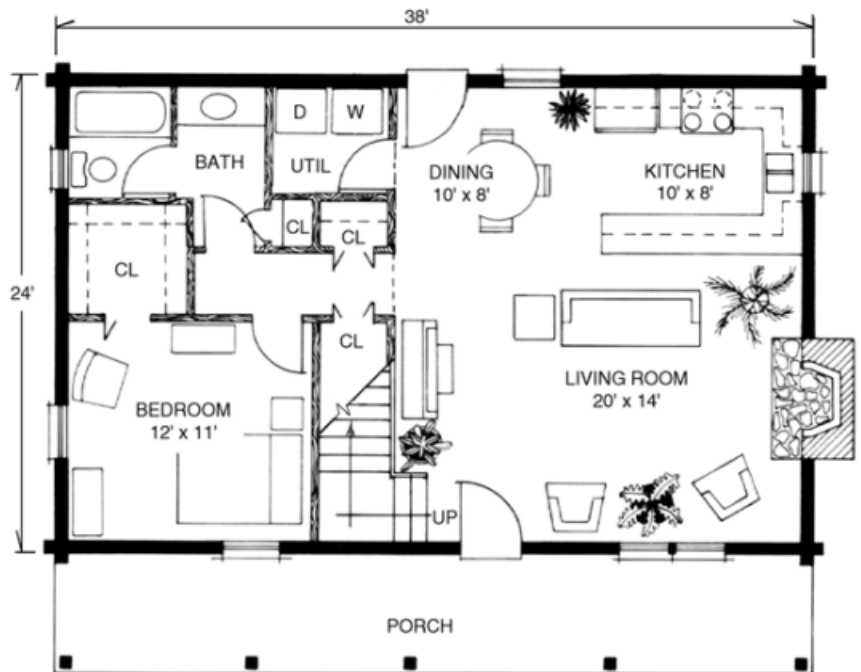

Our Countryside home features 2 Bedrooms and 1 ½ Baths with 1,250 Total Heated Square Feet.

SECOND FLOOR

MAIN FLOOR