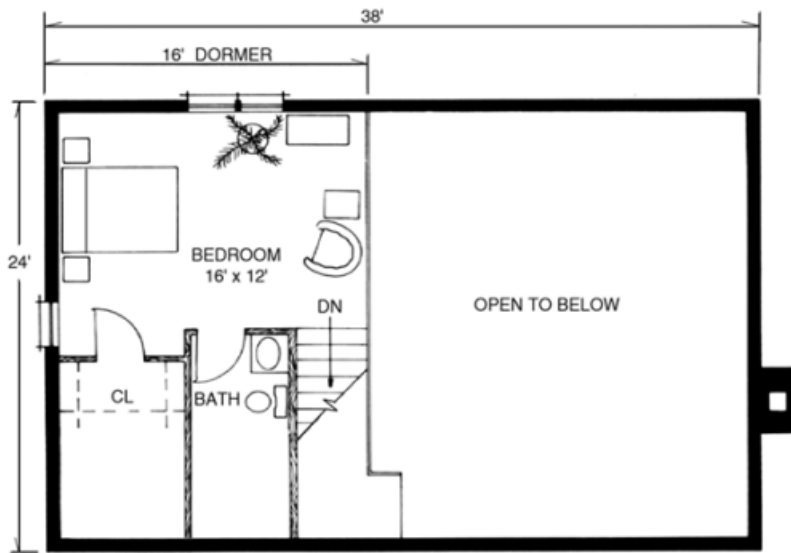

Our Countryside home features 2 Bedrooms and 1 ½ Baths with 1,250 Total Heated Square Feet.

SECOND FLOOR

MAIN FLOOR