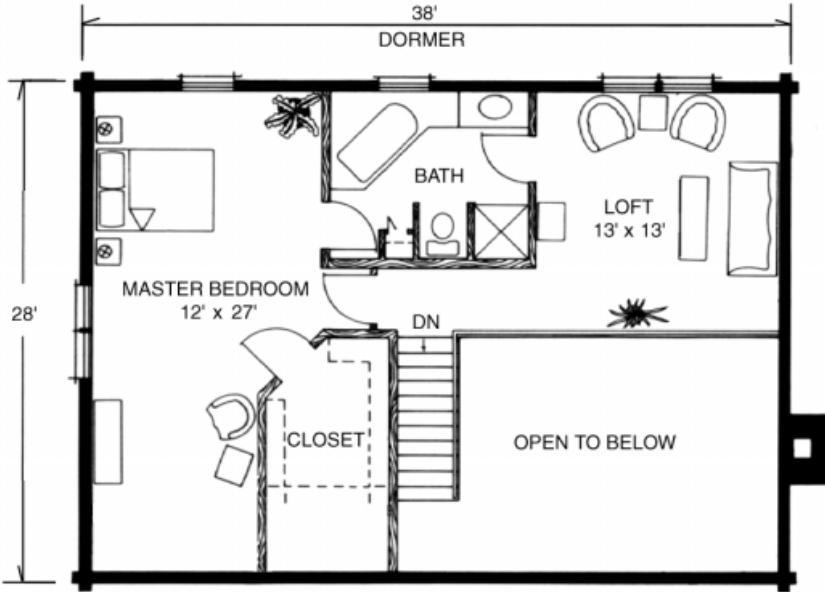

WOOD HOUSE LOG HOMES

THE CUMBERLAND

SECOND FLOOR

Our Cumberland home features 3 Bedrooms and 2 Baths with 1,830 Total Heated Square Feet.

The optional sun room adds 110 sq. ft.

MAIN FLOOR