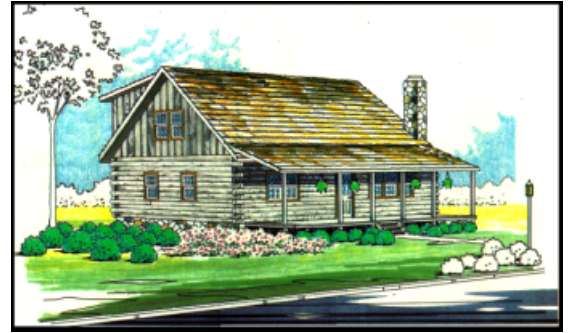

WOOD HOUSE LOG HOMES

THE CUMBERLAND

SECOND FLOOR

Our Cumberland home features 3 Bedrooms and 2 Baths with 1,830 Total Heated Square Feet.

The optional sun room adds 110 sq. ft.

MAIN FLOOR