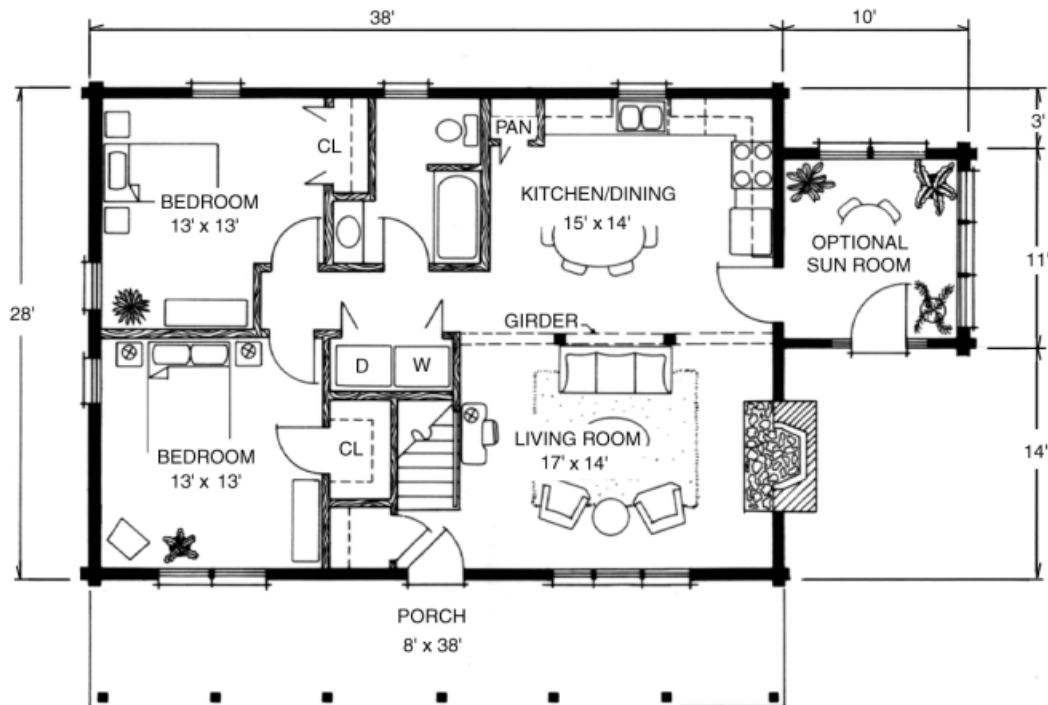

WOOD HOUSE LOG HOMES

THE CUMBERLAND

SECOND FLOOR

Our Cumberland home features 3 Bedrooms and 2 Baths with 1,830 Total Heated Square Feet.

The optional sun room adds 110 sq. ft.

MAIN FLOOR