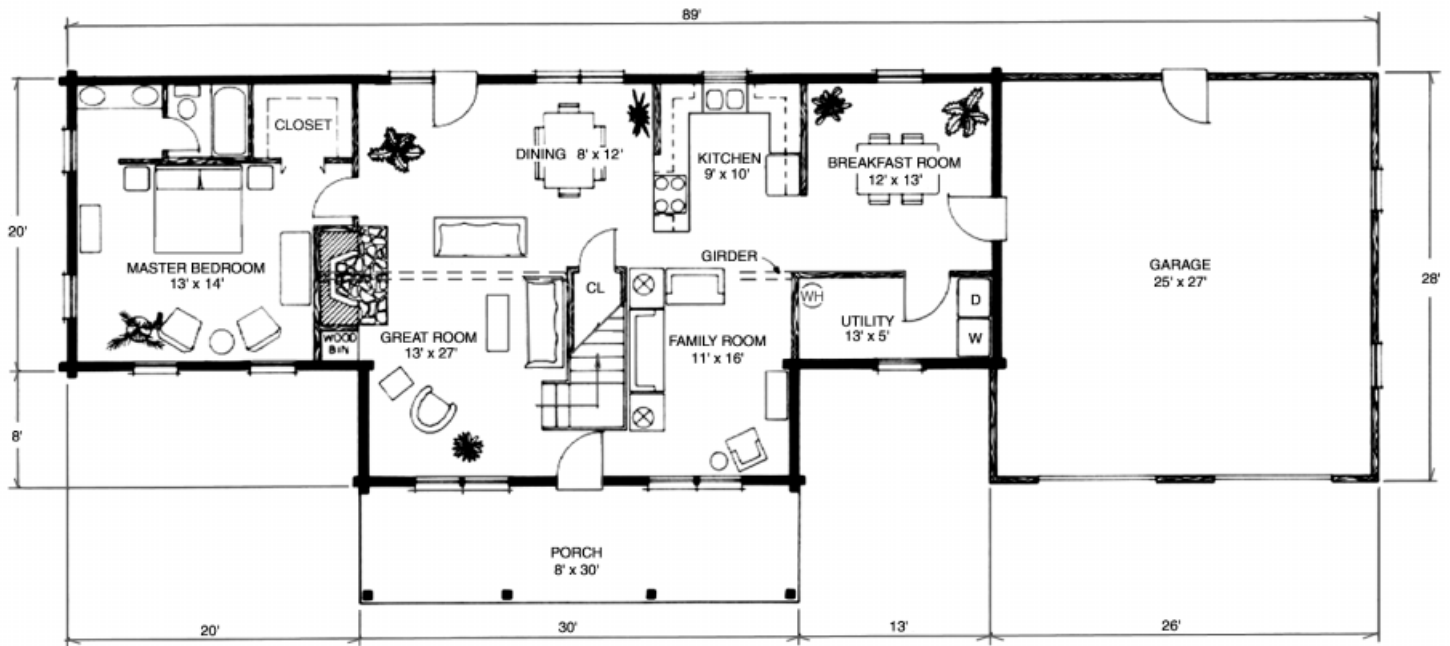

Wood House Log Homes

THE DEERFIELD

SECOND FLOOR

Our Deerfield home features 3 Bedrooms and 2 Baths with 2,340 Total Heated Square Feet.

MAIN FLOOR