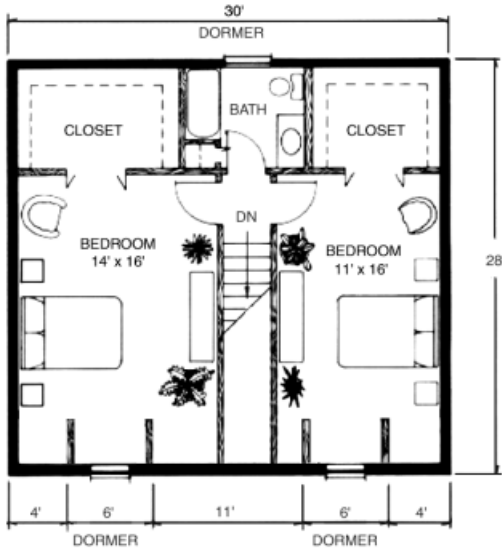

Wood House Log Homes

THE DEERFIELD

SECOND FLOOR

Our Deerfield home features 3 Bedrooms and 2 Baths with 2,340 Total Heated Square Feet.

MAIN FLOOR