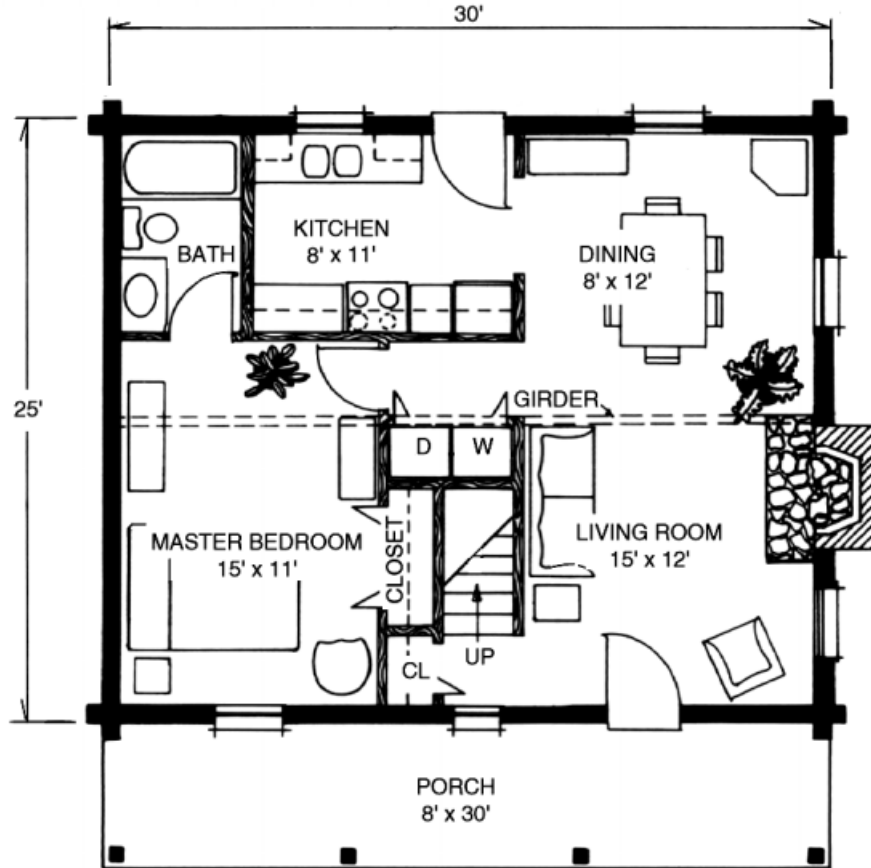

Wood House Log Homes

The Franklin

Our Franklin home features 3 Bedrooms and 2 Baths with 1,350 Total Heated Square Feet.

SECOND FLOOR

MAIN FLOOR