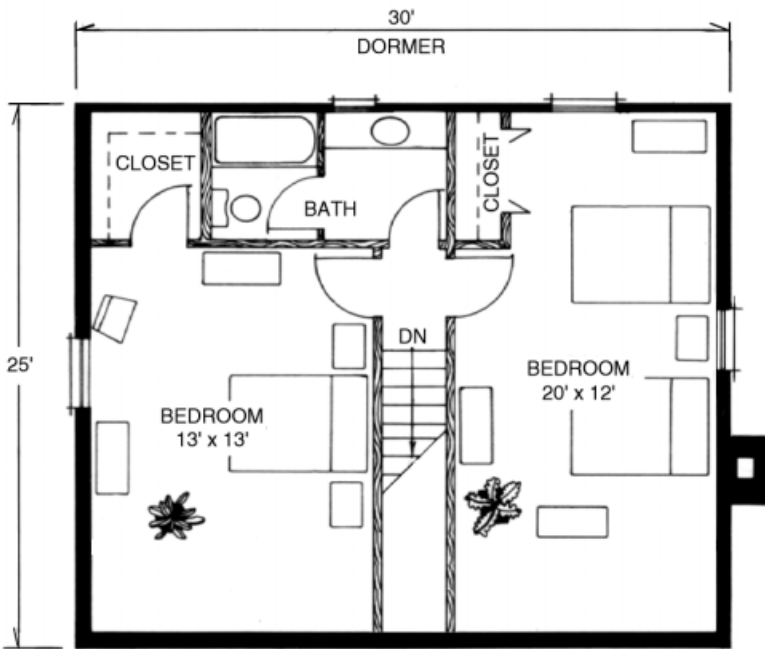

Wood House Log Homes

The Franklin

Our Franklin home features 3 Bedrooms and 2 Baths with 1,350 Total Heated Square Feet.

SECOND FLOOR

MAIN FLOOR