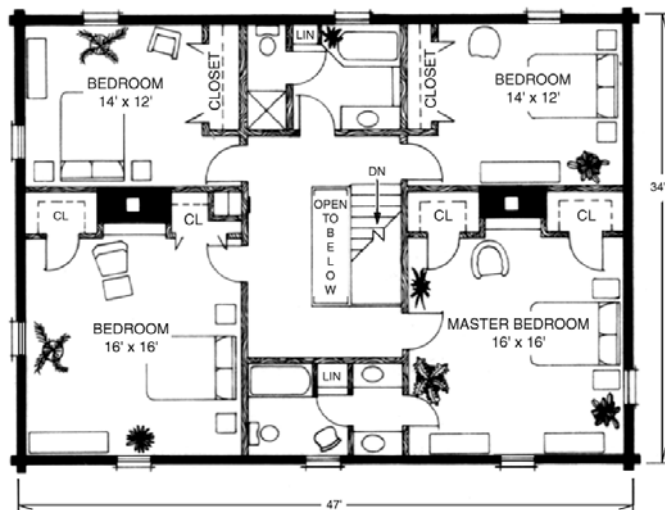

### The Georgetown

The Georgetown home features 4 Bedrooms, 3 1/2 Baths with 3,572 Total Heated Square Feet and a 3 Car Garage.

MAIN FLOOR

SECOND FLOOR