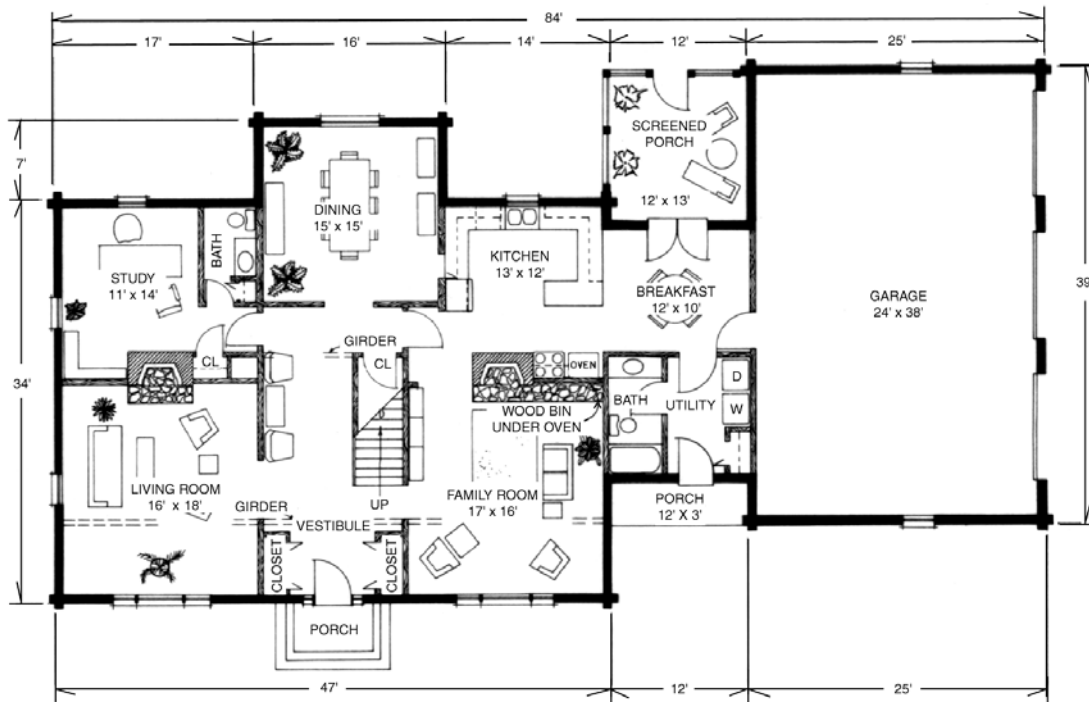

Wood House Log Homes

### The Georgetown

The Georgetown home features 4 Bedrooms, 3 1/2 Baths with 3,572 Total Heated Square Feet and a 3 Car Garage.

MAIN FLOOR

SECOND FLOOR