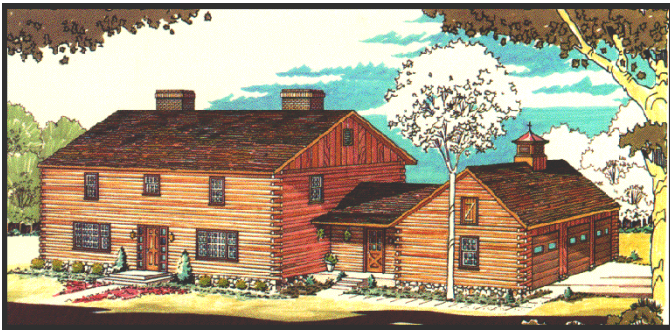

Wood House Log Homes

### The Georgetown

The Georgetown home features 4 Bedrooms, 3 1/2 Baths with 3,572 Total Heated Square Feet and a 3 Car Garage.

MAIN FLOOR

SECOND FLOOR