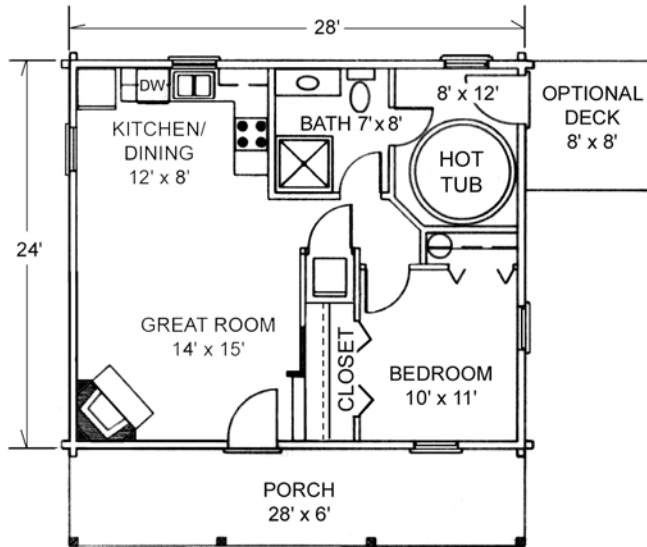

Wood House Log Homes

The Getaway

Our Getaway Cabin features 1 Bedroom and 1 Bath with 672 Total Heated Square Feet.^w

MAIN FLOOR

LEFT ELEVATION

FRONT ELEVATION