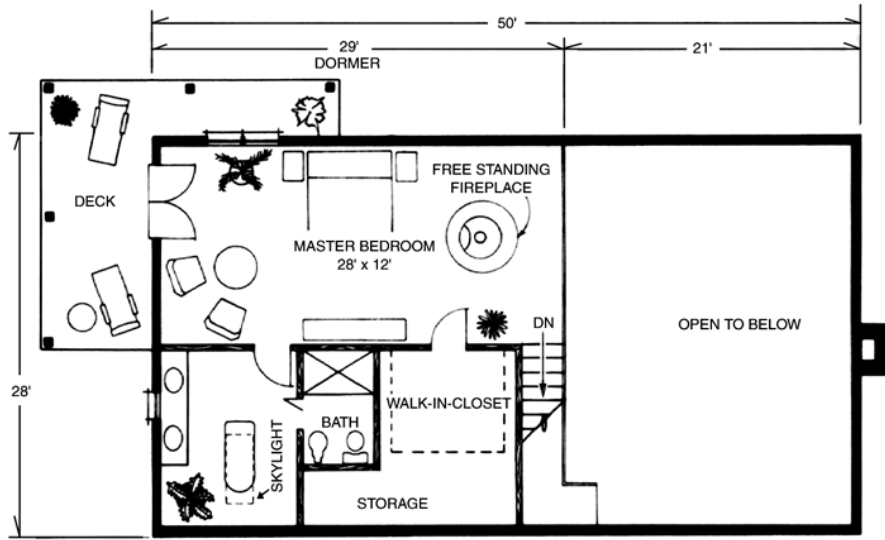

Wood House Log Homes

The Greenbriar

Our Greenbriar home features 3 Bedrooms and 2 Baths with 2,128 Total Heated Square Feet.

SECOND FLOOR

MAIN FLOOR