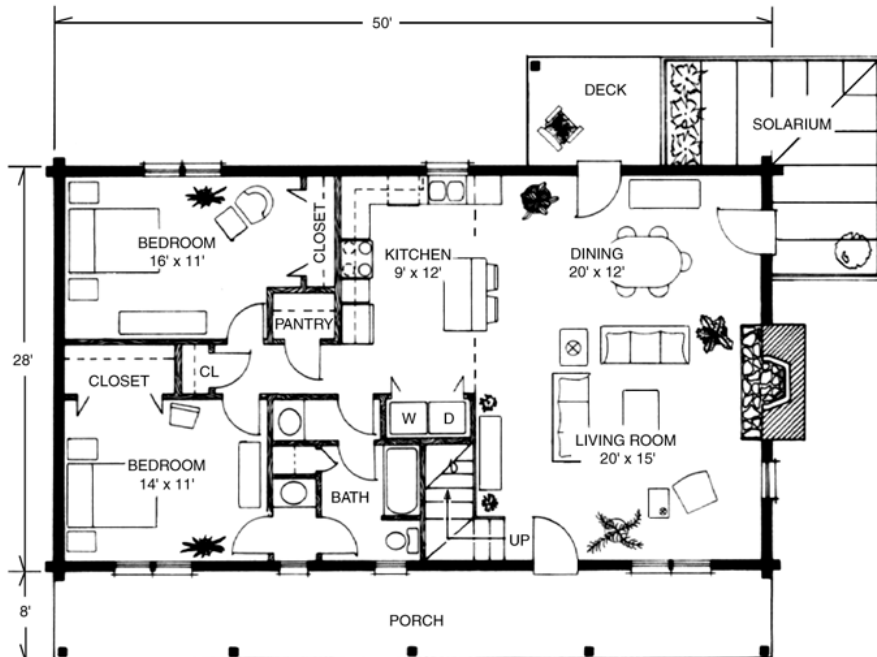

Wood House Log Homes

The Greenbriar

Our Greenbriar home features 3 Bedrooms and 2 Baths with 2,128 Total Heated Square Feet.

SECOND FLOOR

MAIN FLOOR