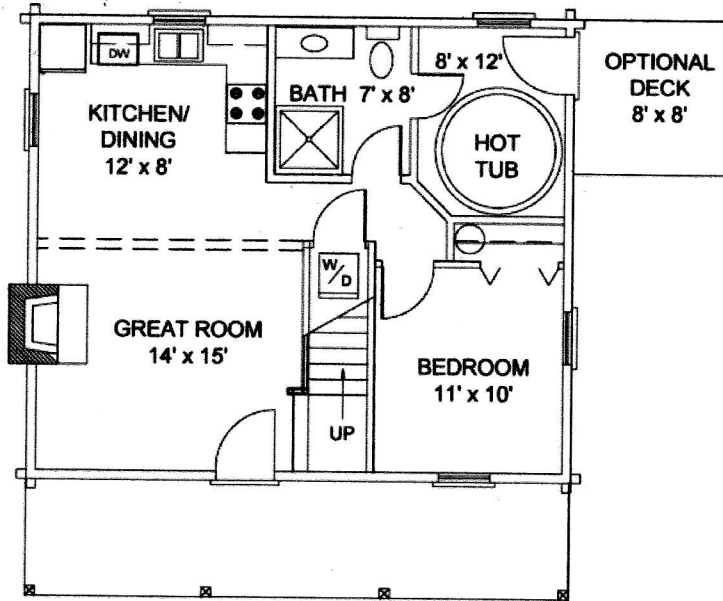

Our Hideaway Cabin features a versatile loft, 2 Bedrooms and 1-3/4 Baths with 1115 Total Heated Square Feet.

**MAIN FLOOR PLAN**

**LOFT FLOOR PLAN**

**LEFT ELEVATION**

**FRONT ELEVATION**