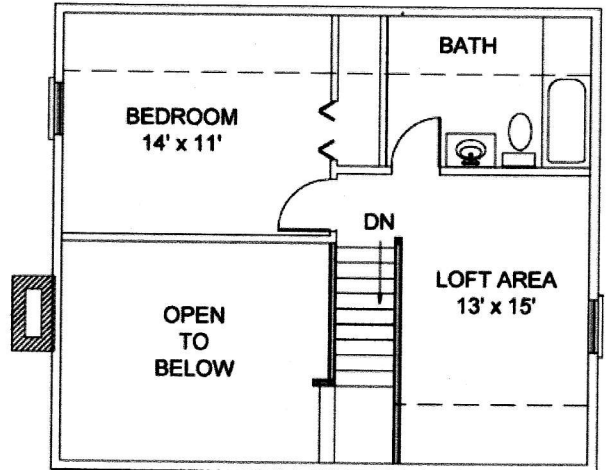

Our Hideaway Cabin features a versatile loft, 2 Bedrooms and 1-3/4 Baths with 1115 Total Heated Square Feet.

**MAIN FLOOR PLAN**

**LOFT FLOOR PLAN**

**LEFT ELEVATION**

**FRONT ELEVATION**