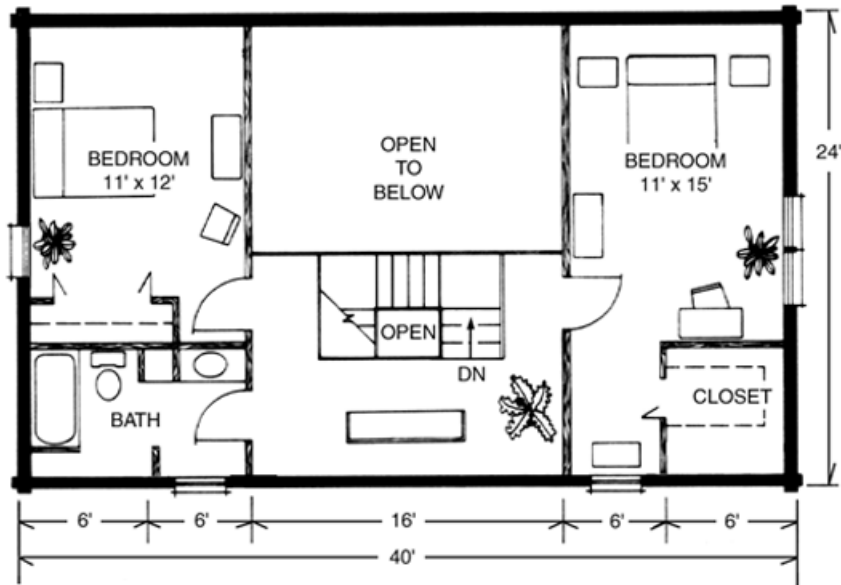

Wood House Log Homes

### The Hillwood B

Our Hillwood B home features 3 Bedrooms and 2½ Baths with 1,728 Total Heated Square Feet.

SECOND FLOOR

MAIN FLOOR