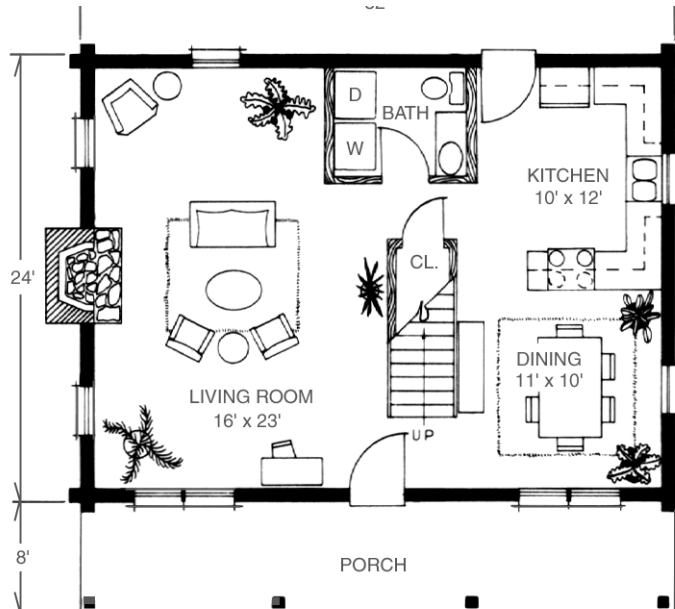

Wood House Log Homes

The Hillwood C

Our Hillwood C home features 3 Bedrooms and 1½ Baths with 1,536 Total Heated Square Feet.

SECOND FLOOR

MAIN FLOOR