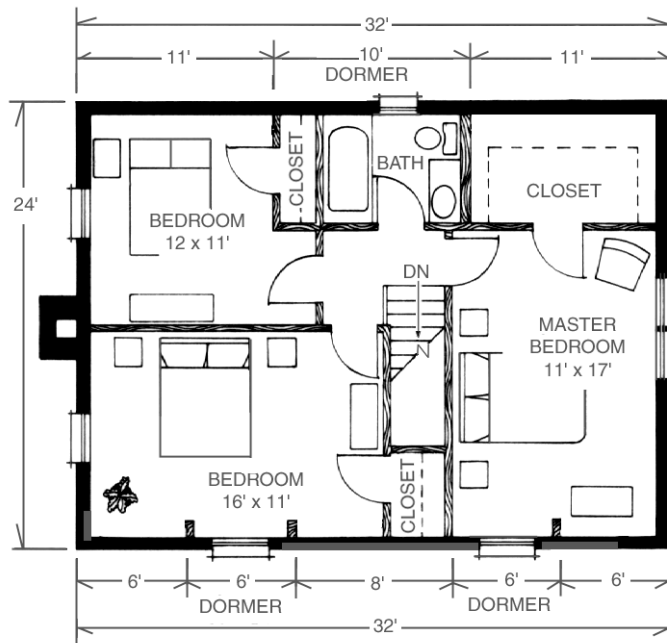

Wood House Log Homes

The Hillwood C

Our Hillwood C home features 3 Bedrooms and 1½ Baths with 1,536 Total Heated Square Feet.

SECOND FLOOR

MAIN FLOOR