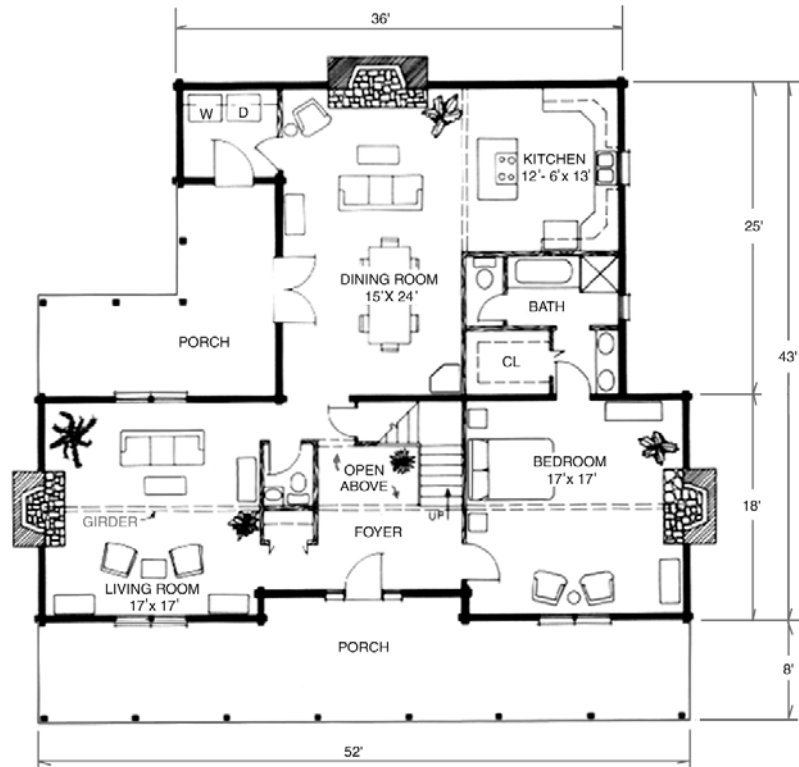

Wood House Log Homes

The Homestead

**SECOND FLOOR**

The Homestead features 4 Bedrooms and 3.5 Baths with 3,208 Total Heated Square Feet.

**MAIN FLOOR**