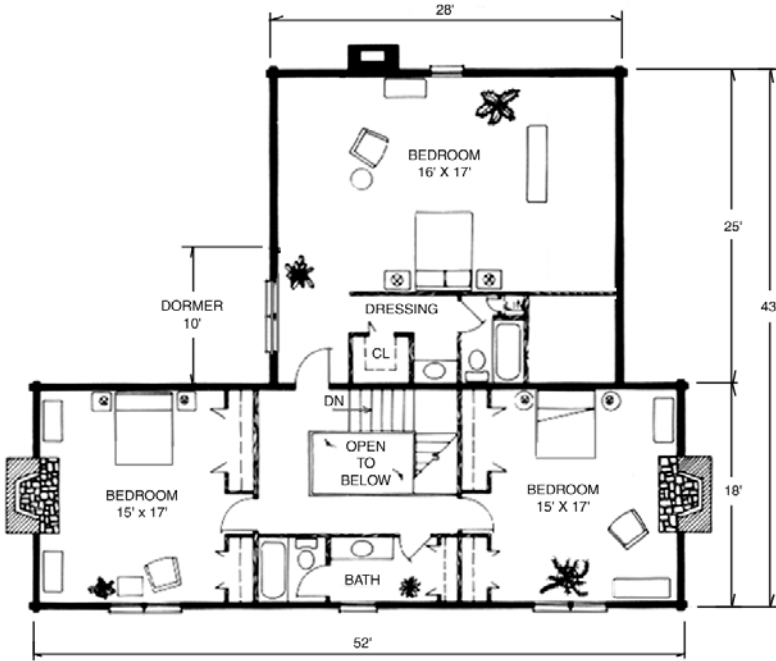

Wood House Log Homes

The Homestead

**SECOND FLOOR**

The Homestead features 4 Bedrooms and 3.5 Baths with 3,208 Total Heated Square Feet.

**MAIN FLOOR**