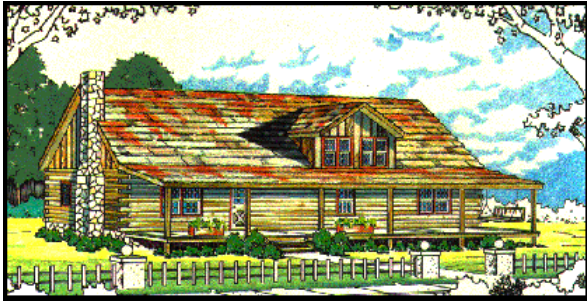

Wood House Log Homes

The Lakeside

Our Lakeside home features 4 Bedrooms and 3 Baths with 2,375 Total Heated Square Feet.

SECOND FLOOR

MAIN FLOOR