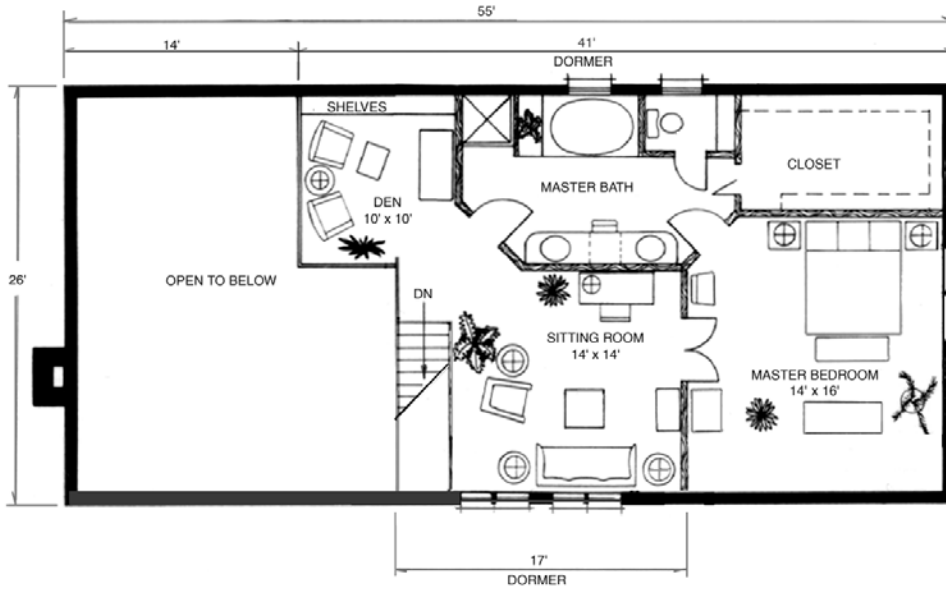

Wood House Log Homes

The Lakeside

Our Lakeside home features 4 Bedrooms and 3 Baths with 2,375 Total Heated Square Feet.

SECOND FLOOR

MAIN FLOOR