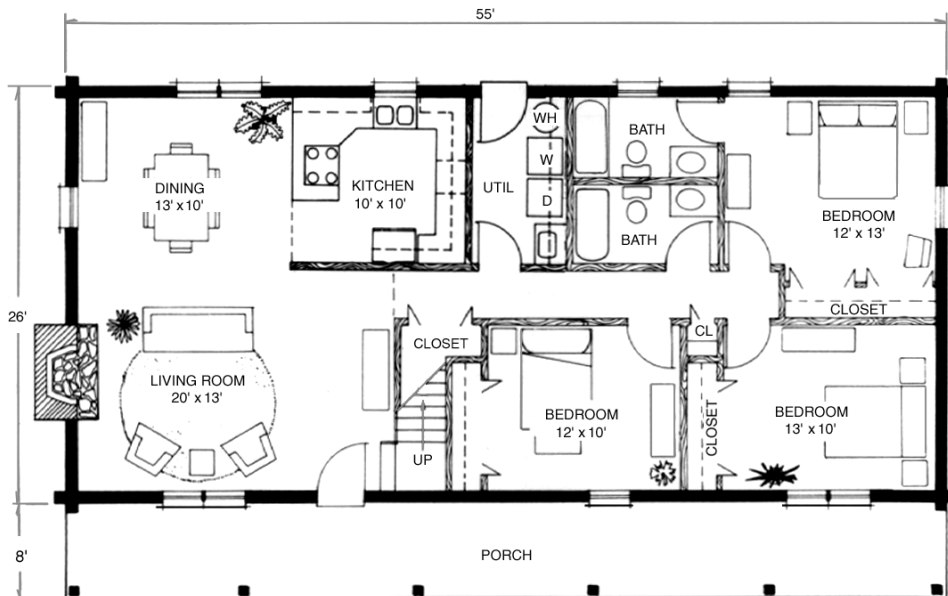

Wood House Log Homes

The Lakeside

Our Lakeside home features 4 Bedrooms and 3 Baths with 2,375 Total Heated Square Feet.

SECOND FLOOR

MAIN FLOOR