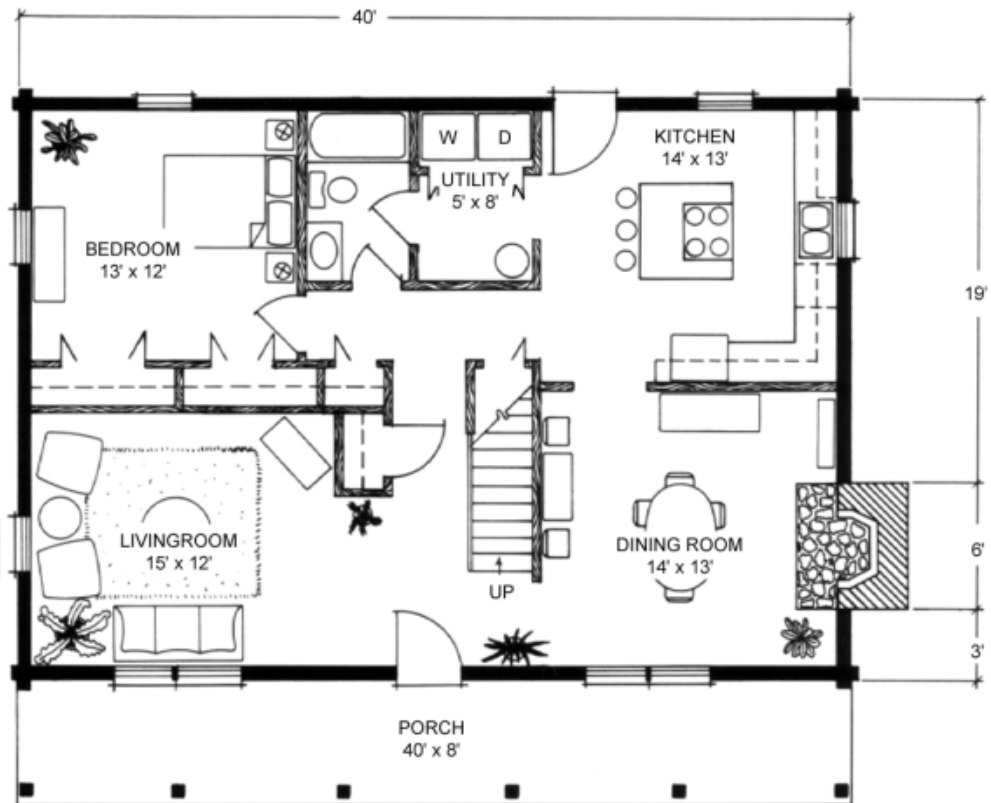

Wood House Log Homes

The Meadowlake

Our Meadowlake home features 4 Bedrooms and 2 Baths with 2,240 Total Heated Square Feet.

SECOND FLOOR

MAIN FLOOR