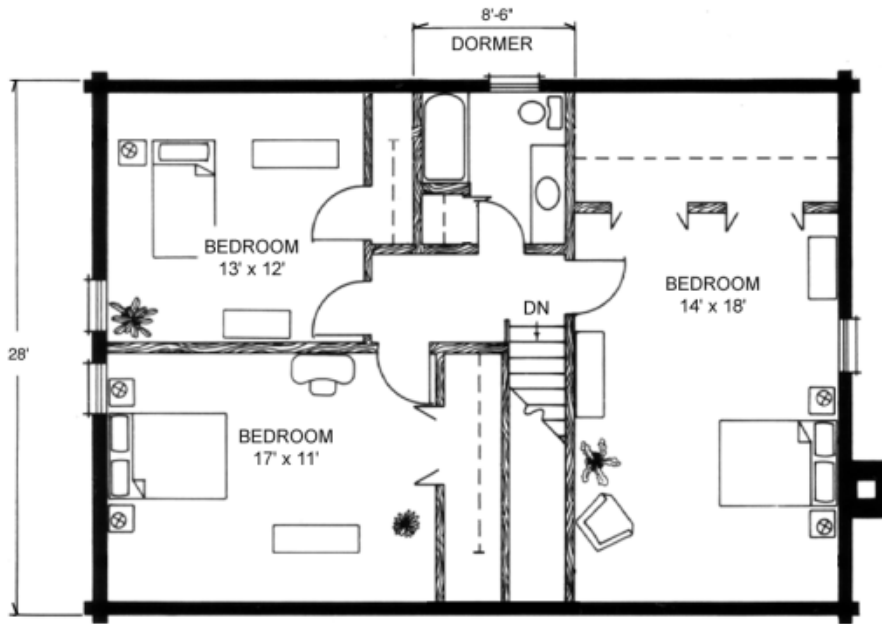

Wood House Log Homes

The Meadowlake

Our Meadowlake home features 4 Bedrooms and 2 Baths with 2,240 Total Heated Square Feet.

SECOND FLOOR

MAIN FLOOR