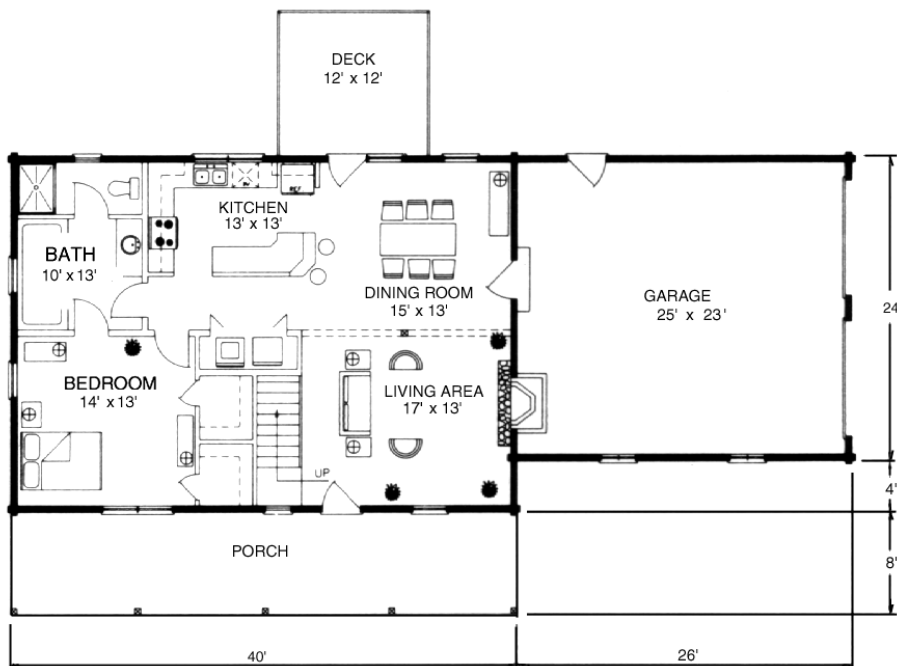

Wood House Log Homes

The Meadowland

Our Meadowland home features 3 Bedrooms and 2 Baths with 2,800 Total Heated Square Feet, plus a Garage.

SECOND FLOOR

MAIN FLOOR