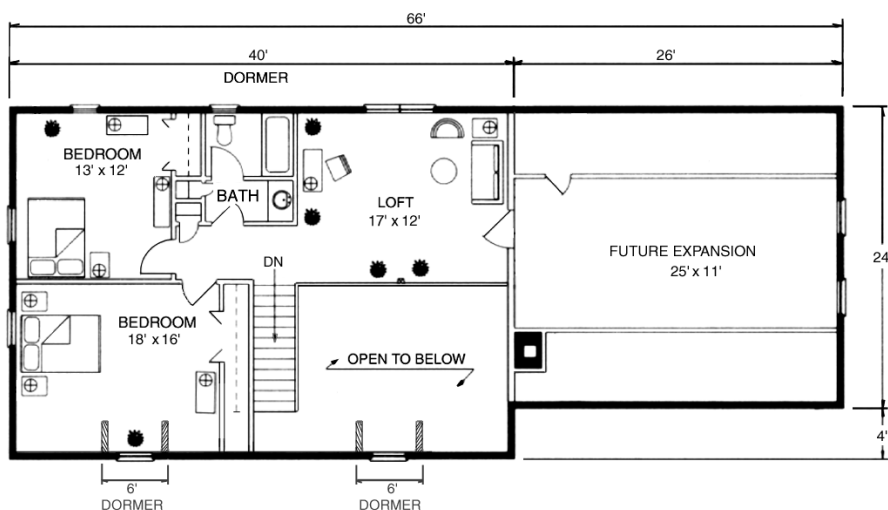

Wood House Log Homes

The Meadowland

Our Meadowland home features 3 Bedrooms and 2 Baths with 2,800 Total Heated Square Feet, plus a Garage.

SECOND FLOOR

MAIN FLOOR