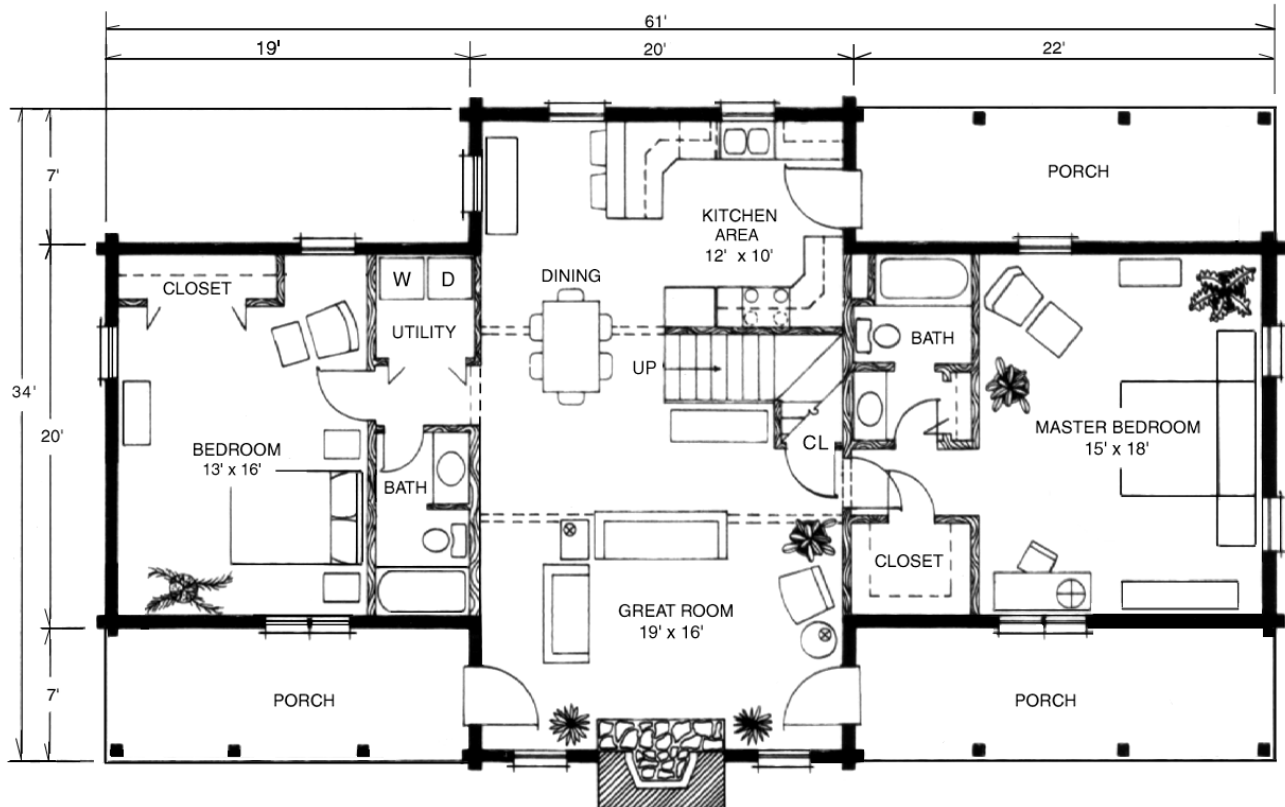

Wood House Log Homes

The Merrylog

Our Merrylog home features 3 Bedrooms and 3 Baths with 1,940 Total Heated Square Feet.

SECOND FLOOR

MAIN FLOOR