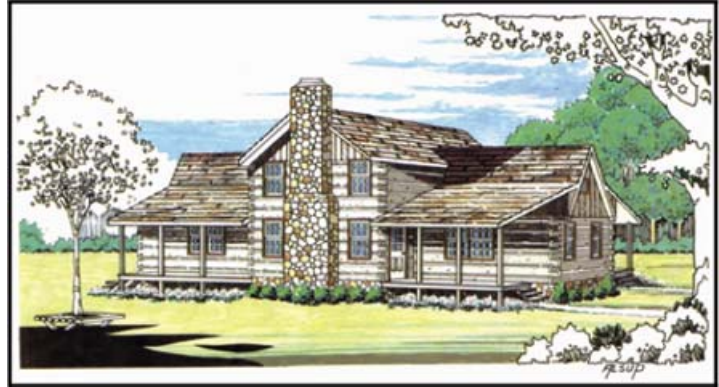

Wood House Log Homes

The Merrylog

Our Merrylog home features 3 Bedrooms and 3 Baths with 1,940 Total Heated Square Feet.

SECOND FLOOR

MAIN FLOOR