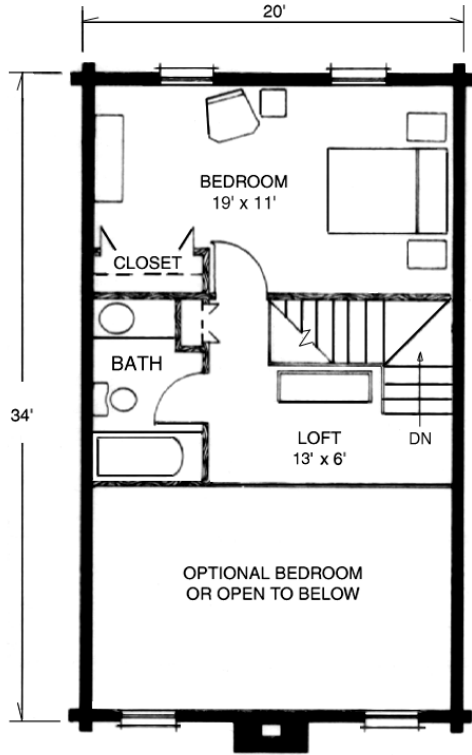

Wood House Log Homes

The Merrylog

Our Merrylog home features 3 Bedrooms and 3 Baths with 1,940 Total Heated Square Feet.

SECOND FLOOR

MAIN FLOOR