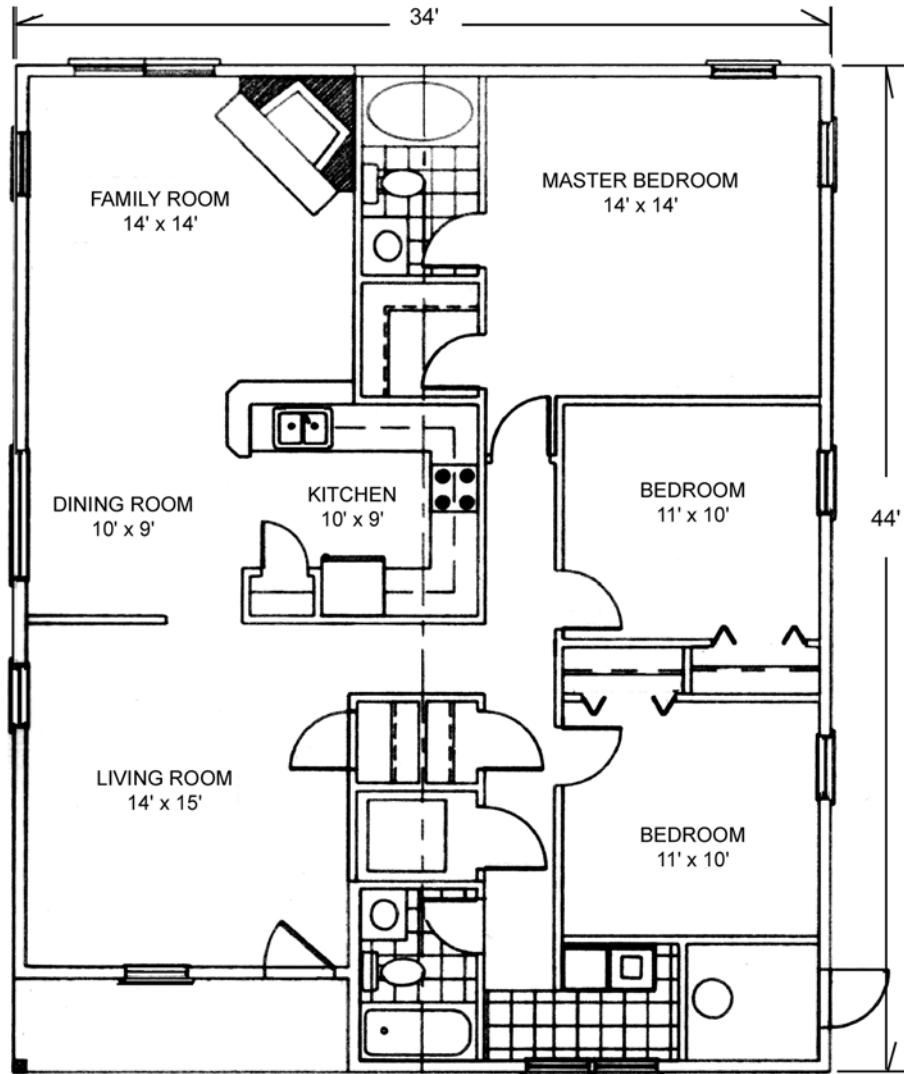

Wood House Log Homes

The Oakview

Our Oakview home features 3 Bedrooms and 2 Full Baths, generous closet and utility space, with 1,460 Total Heated Square Feet.

OAKVIEW FLOOR PLAN

LEFT ELEVATION

FRONT ELEVATION