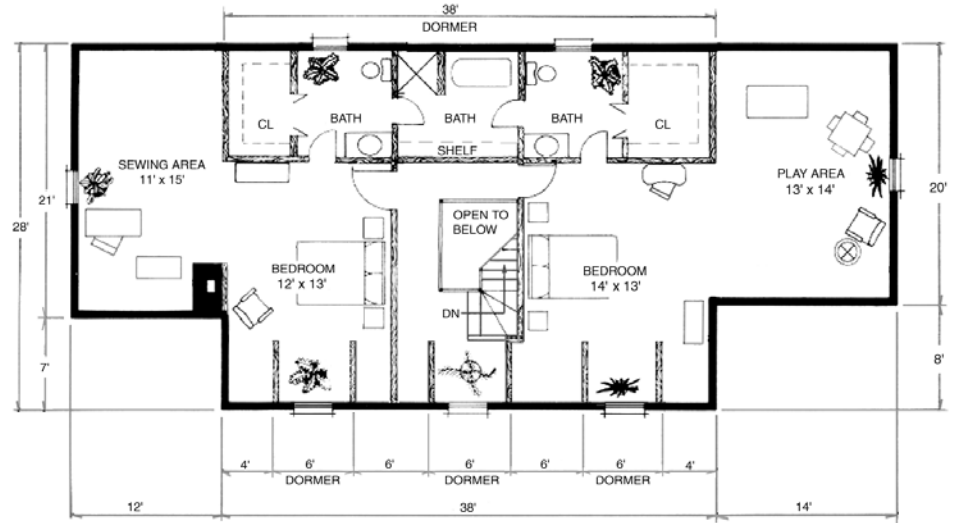

Wood House Log Homes

The Pathfinder

Our Pathfinder home features 4 Bedrooms and 3 1/2 Baths with 3,168 Total Heated Square Feet.

SECOND FLOOR

MAIN FLOOR