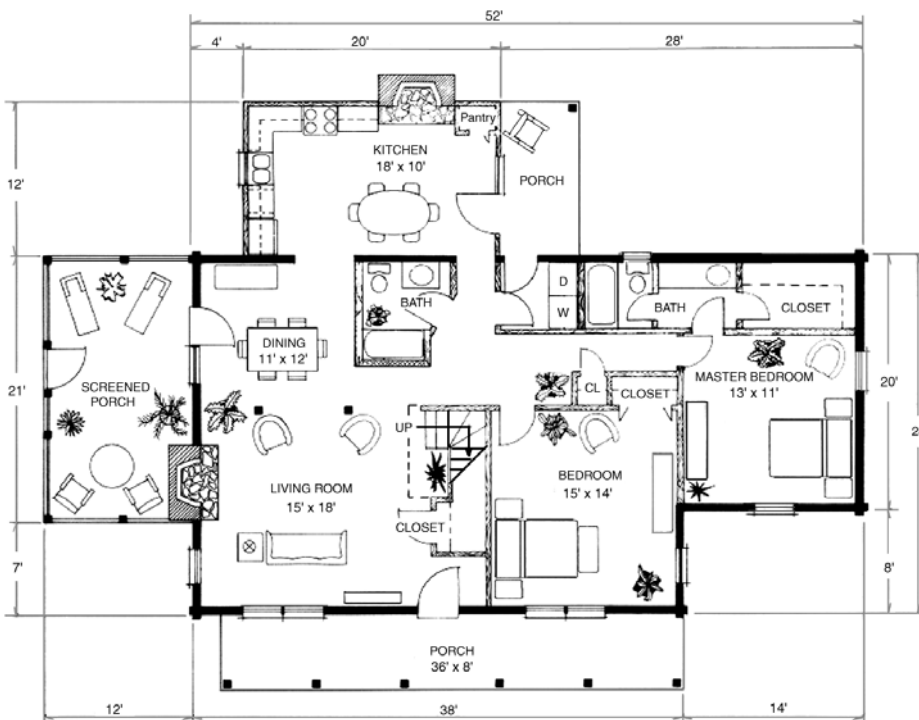

Wood House Log Homes

The Pathfinder

Our Pathfinder home features 4 Bedrooms and 3 1/2 Baths with 3,168 Total Heated Square Feet.

SECOND FLOOR

MAIN FLOOR