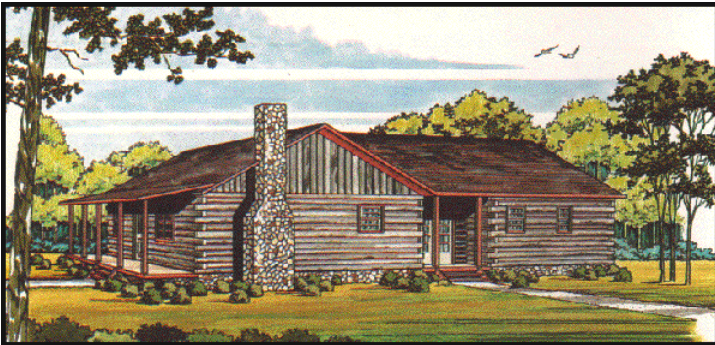

Wood House Log Homes

The Pioneer A

Our Pioneer A home features 3 Bedrooms and 2 Baths with 1,718 Total Heated Square Feet