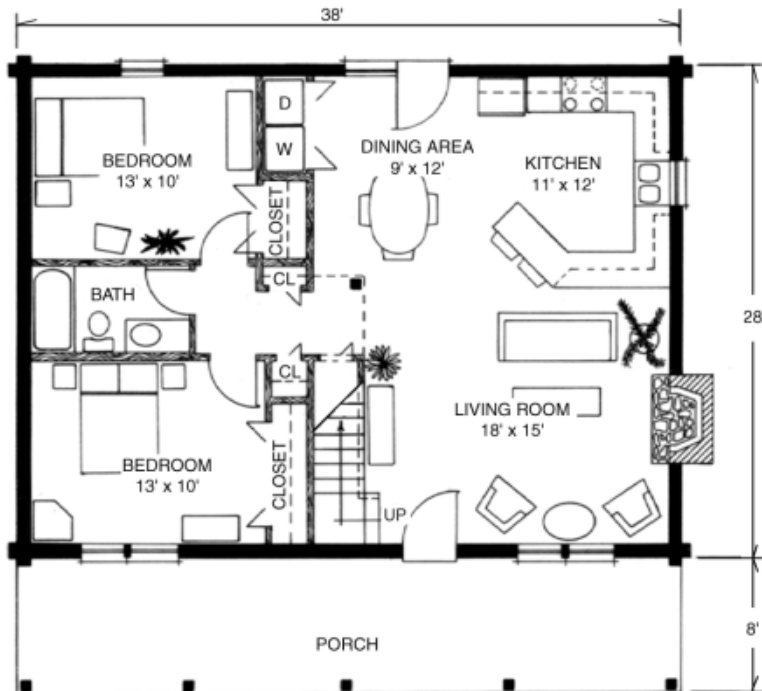

Wood House Log Homes

The Pioneer B

Our Pioneer B home features 3 Bedrooms, 2 Baths with 1,524 Total Heated Square Feet.

SECOND FLOOR

MAIN FLOOR