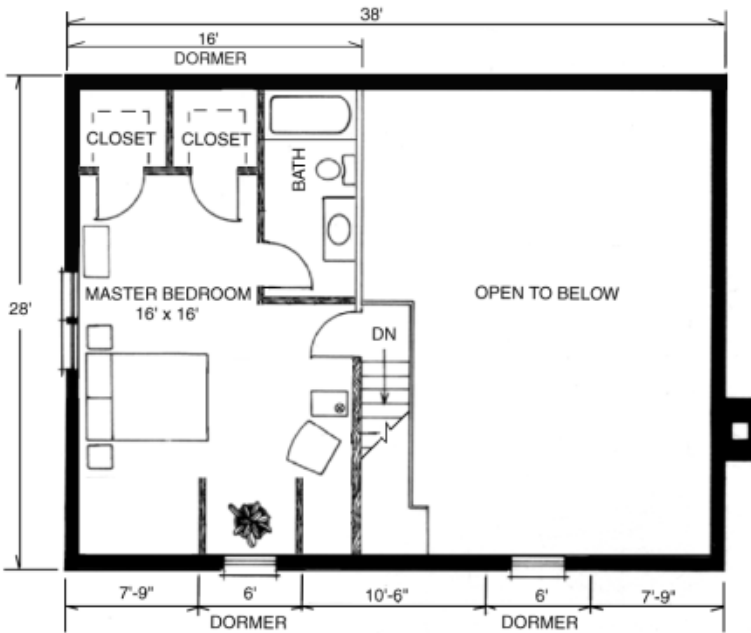

Wood House Log Homes

The Pioneer B

Our Pioneer B home features 3 Bedrooms, 2 Baths with 1,524 Total Heated Square Feet.

SECOND FLOOR

MAIN FLOOR