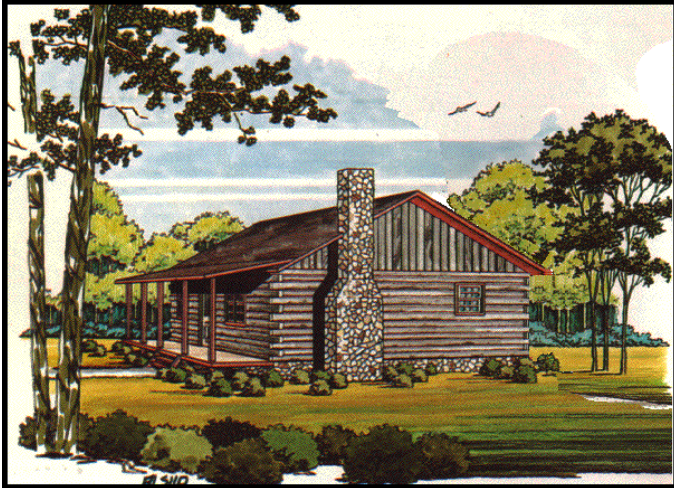

Wood House Log Homes

### The Pioneer C

Our Pioneer C home features 2 Bedrooms,  
1 Bath with 1,064 Total Heated Square Feet.