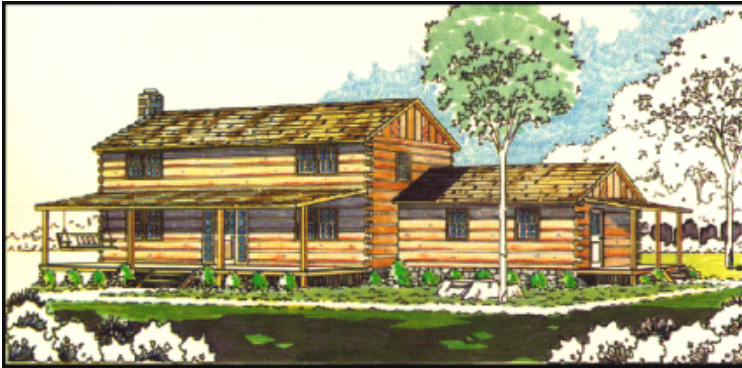

Wood House Log Homes

The Regency

Our Regency home features 4 Bedrooms and 2 1/2 Baths with 2,280 Total Heated Square Feet.

MAIN FLOOR

SECOND FLOOR