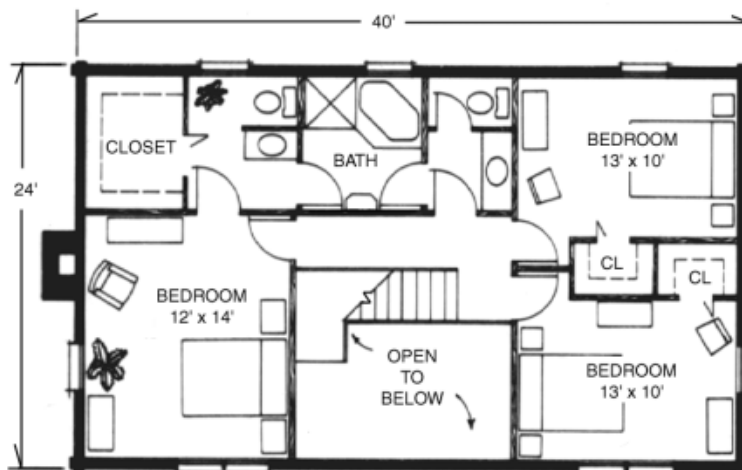

Wood House Log Homes

The Regency

Our Regency home features 4 Bedrooms and 2 1/2 Baths with 2,280 Total Heated Square Feet.

MAIN FLOOR

SECOND FLOOR