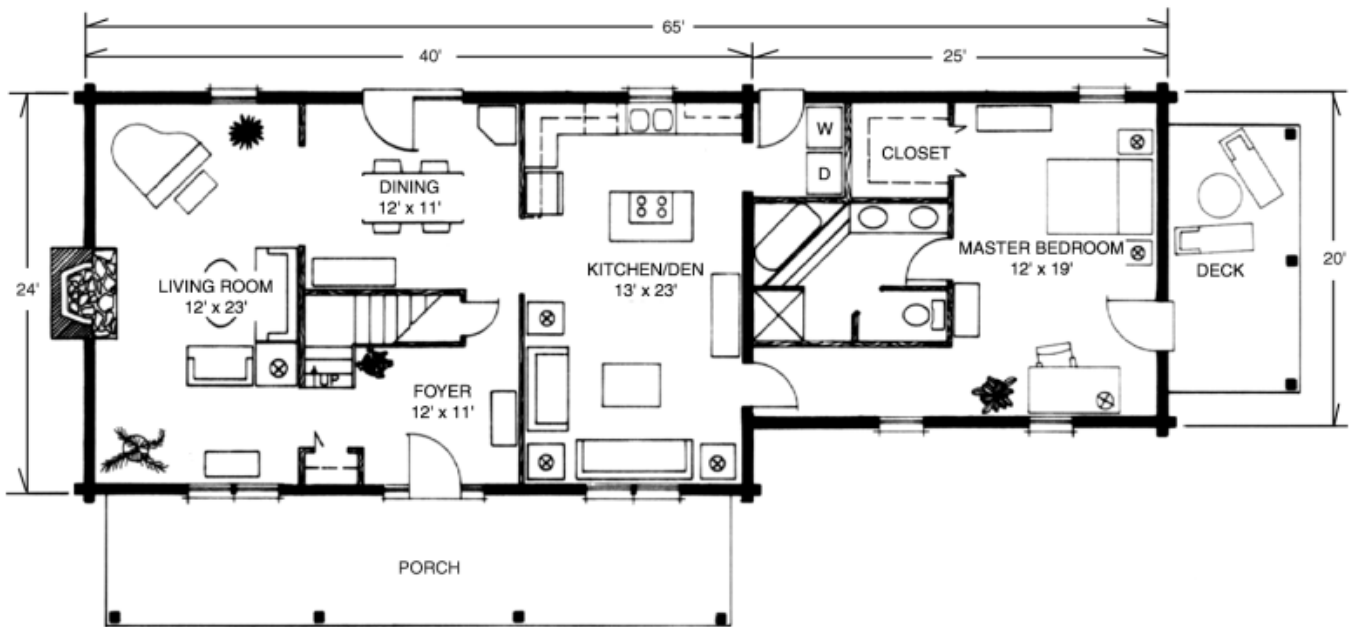

Wood House Log Homes

The Regency

Our Regency home features 4 Bedrooms and 2 1/2 Baths with 2,280 Total Heated Square Feet.

MAIN FLOOR

SECOND FLOOR