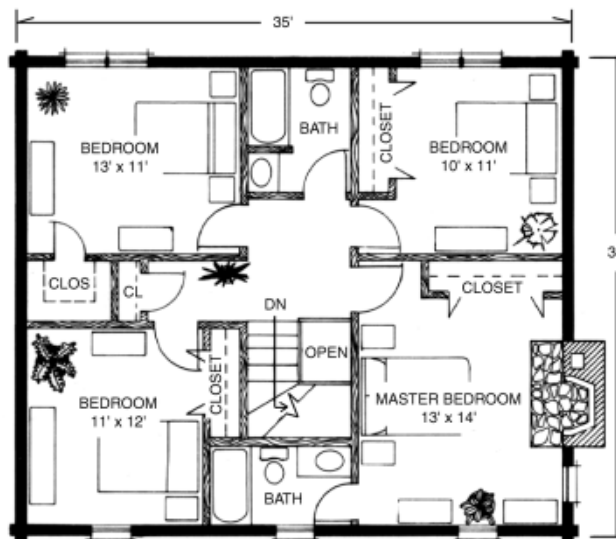

Wood House Log Homes

The Shire

Our Shire home features 4 Bedrooms and 2 ½ Baths with 2,100 Total Heated Square Feet.

SECOND FLOOR

MAIN FLOOR