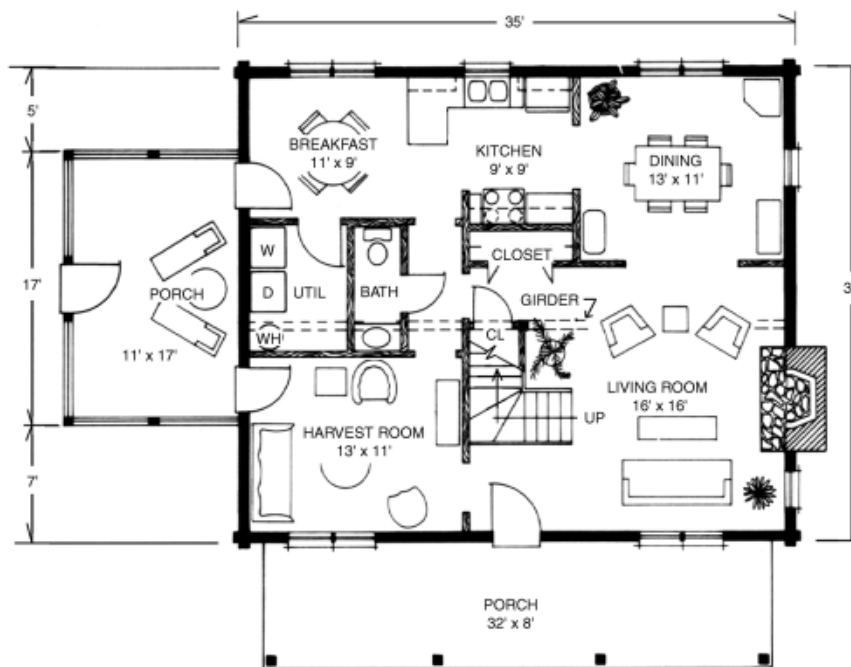

Wood House Log Homes

The Shire

Our Shire home features 4 Bedrooms and 2 ½ Baths with 2,100 Total Heated Square Feet.

SECOND FLOOR

MAIN FLOOR