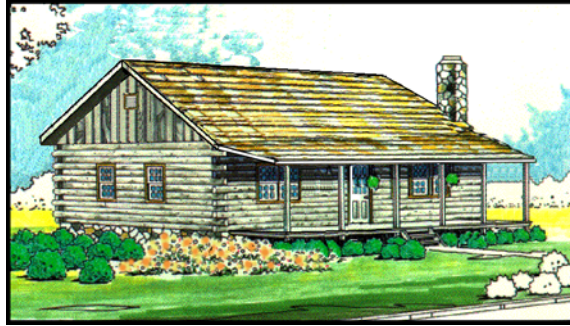

Wood House Log Homes

The Tellico

Our Tellico home features  
2 Bedrooms and 1 Bath with  
1120 Total Heated Square Feet.