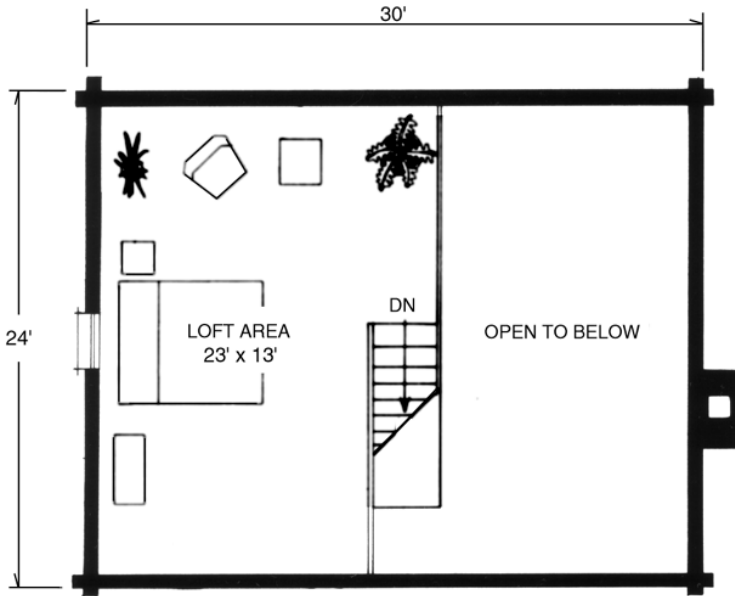

Wood House Log Homes

The Trapper

SECOND FLOOR

Our Trapper home features 2 Bedrooms and 1 Bath with 1,150 Total Heated Square Feet.

MAIN FLOOR