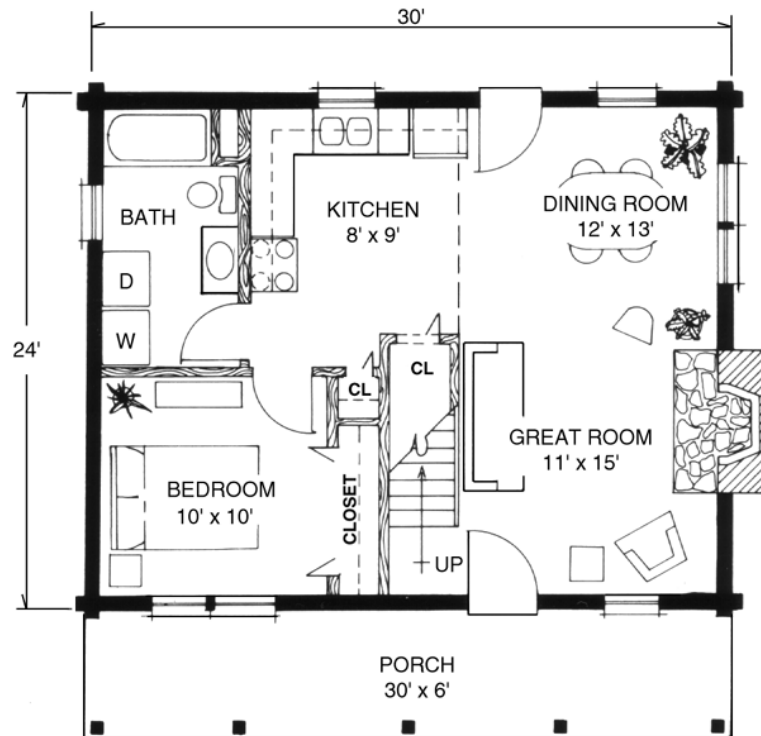

Wood House Log Homes

The Trapper

SECOND FLOOR

Our Trapper home features 2 Bedrooms and 1 Bath with 1,150 Total Heated Square Feet.

MAIN FLOOR