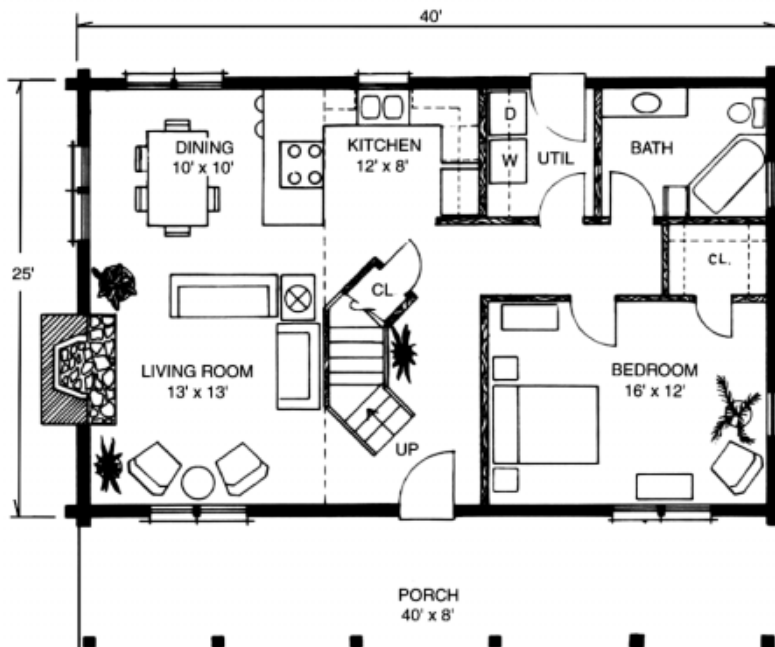

Wood House Log Homes

The Turnbull

Our Turnbull home features 3 Bedrooms and 2 Baths with 1,663 Total Heated Square Feet.

SECOND FLOOR

MAIN FLOOR