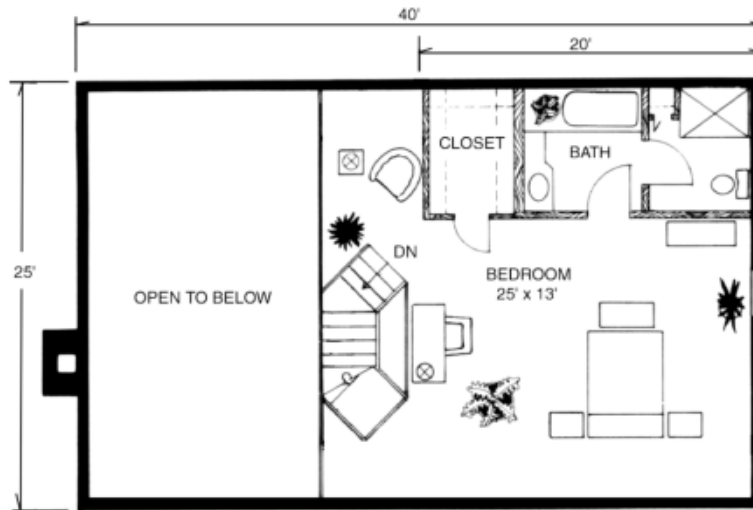

Wood House Log Homes

The Turnbull

Our Turnbull home features 3 Bedrooms and 2 Baths with 1,663 Total Heated Square Feet.

SECOND FLOOR

MAIN FLOOR