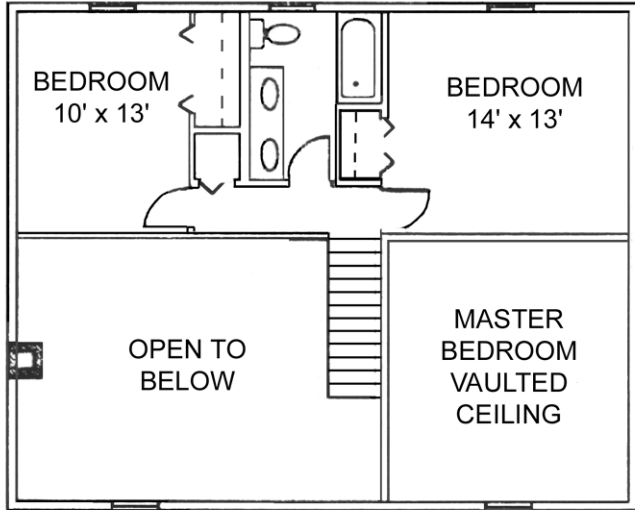

Wood House Log Homes

The Valleyview

Our Valleyview home features 3 Bedrooms and 2 1/2 Baths with 1,622 Total Heated Square Feet.

SECOND FLOOR

MAIN FLOOR