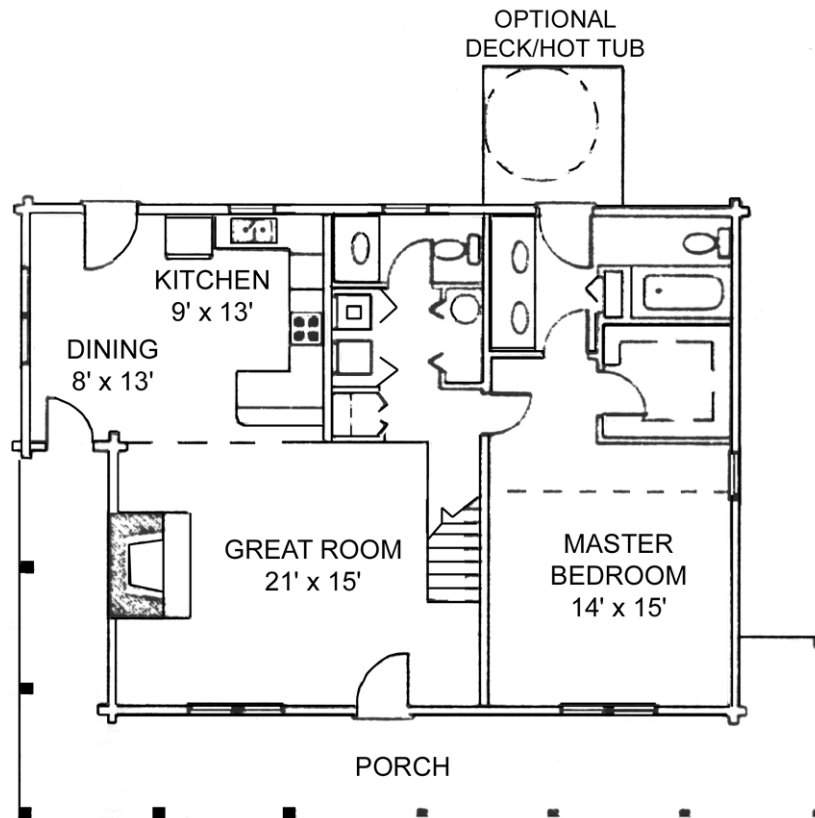

Wood House Log Homes

The Valleyview

Our Valleyview home features 3 Bedrooms and 2 1/2 Baths with 1,622 Total Heated Square Feet.

SECOND FLOOR

MAIN FLOOR