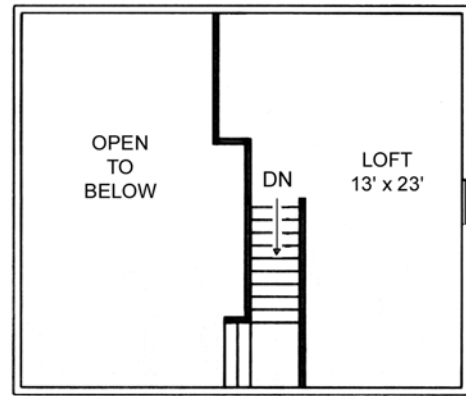

Wood House Log Homes

The Weekender

Our Weekender Cabin features a versatile loft, 1 Bedroom and 1 Bath with 972 Total Heated Square Feet.

MAIN FLOOR

LOFT

LEFT ELEVATION

FRONT ELEVATION