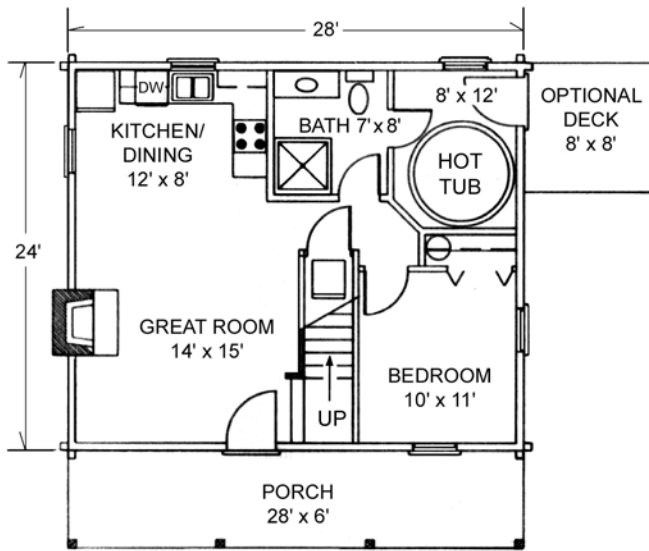

Wood House Log Homes

The Weekender

Our Weekender Cabin features a versatile loft, 1 Bedroom and 1 Bath with 972 Total Heated Square Feet.

MAIN FLOOR

LOFT

LEFT ELEVATION

FRONT ELEVATION